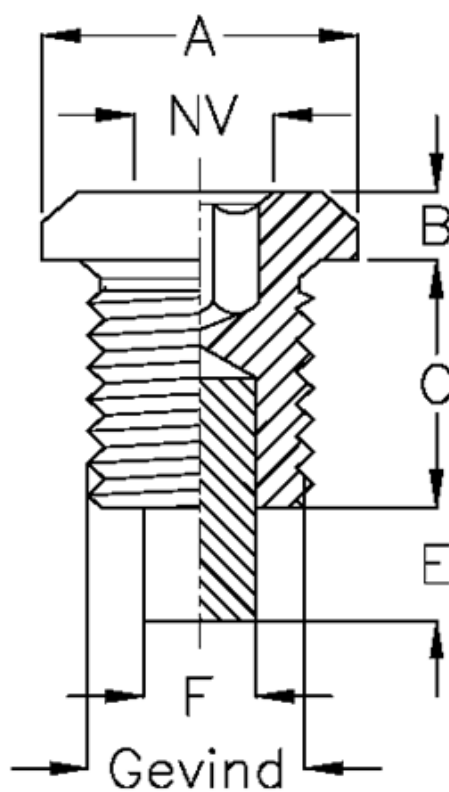

Article number: 21361206

Description: Magnetic drain plug w/hexagon
Type 36B M22x1,5

Measures

A = 27

B = 4

C = 14

E = 6

F = 8

NV = 10

Thread = M22x1,5